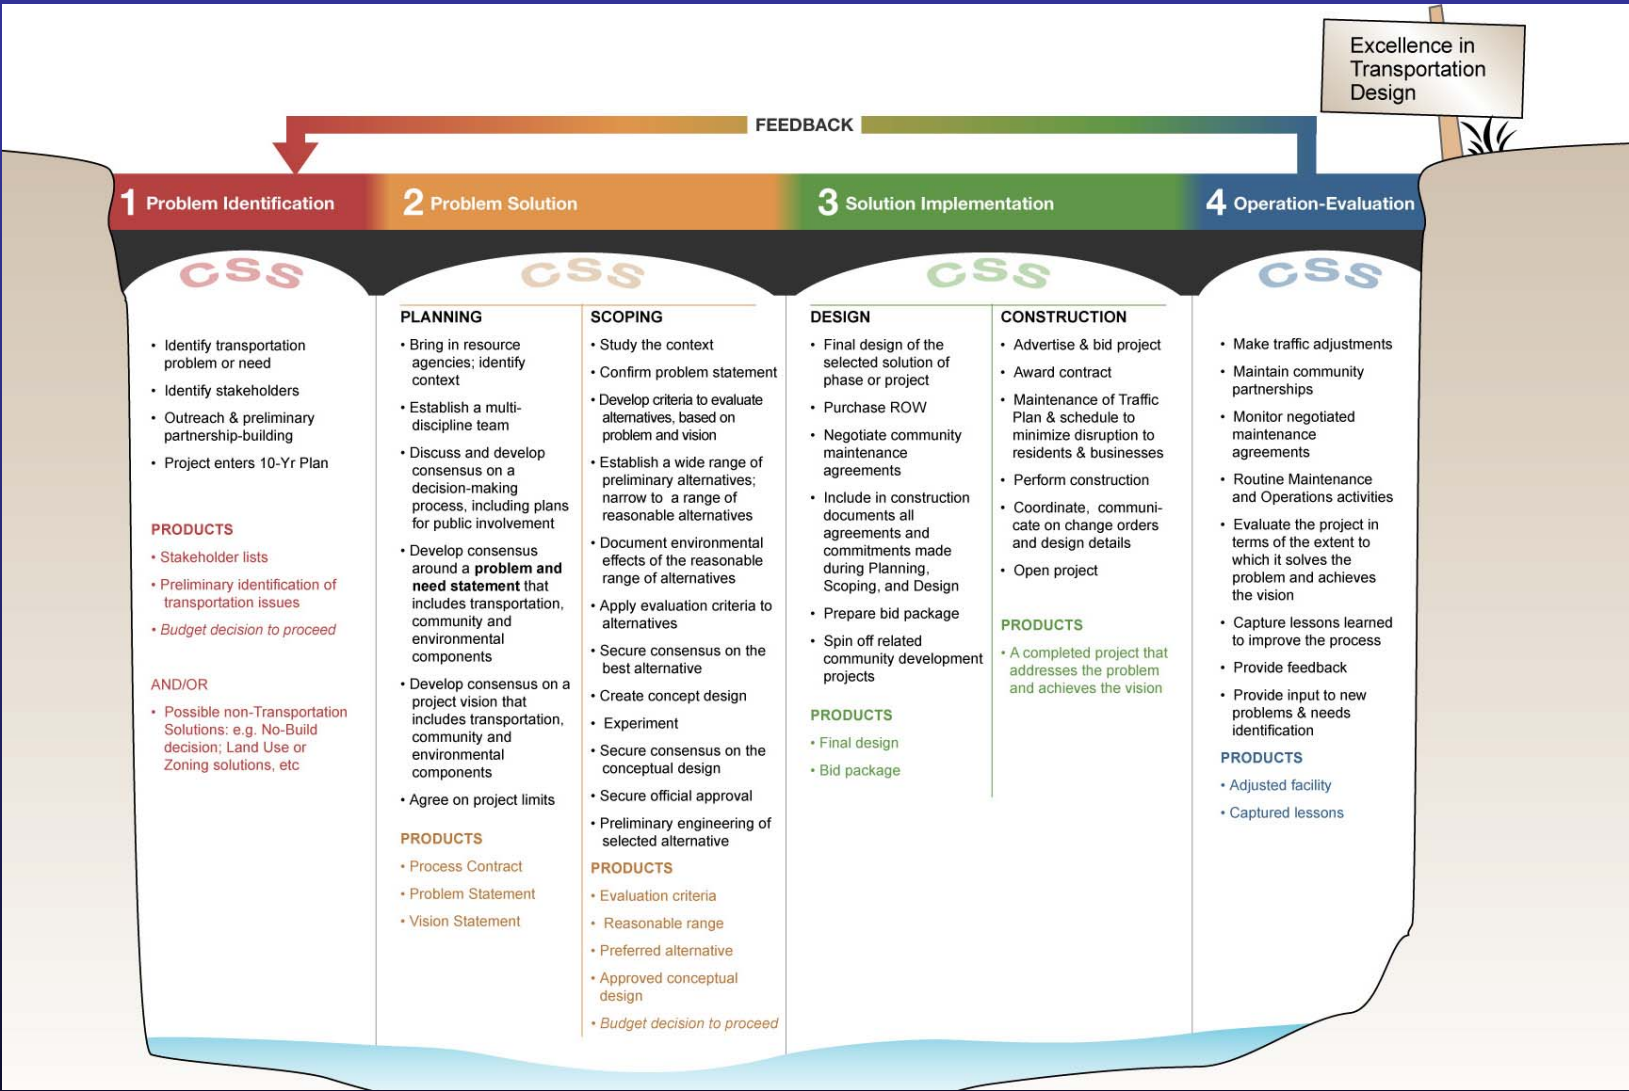

CSS & Project Delivery

C
S
S
e
x
c
h
a
n
g
e

- Project Delivery Acceleration & CSS Integration
- CSS Integration & Project delivery process challenges
- Tools, techniques or processes to support CSS integration
- Implementation of formal project management and CSS integration
- NEPA & CSS Integration
- Money, Resources & CSS Decision-making
- CSS and Value Engineering
- Training Effectiveness & Acceleration of CSS Implementation

Full CSS Integration

Full CSS Integration: High level process map

C
S
S
e
x
c
h
a
n
g
e

AASHTO
Center for
Environmental
Excellence

C
S
S
e
x
c
h
a
n
g
e

Excellence in
Transportation
Design

Project Delivery Acceleration & CSS Integration

- Steps or sub-processes within the project delivery process to accelerate CSS integration

Meredith, NH
US 3/NH 25

C
S
S
e
x
c
h
a
n
g
e

Francestown NH 47 Before

C
S
S
e
x
c
h
a
n
g
e

Francestown NH 47 After

Tools, Techniques & Processes

- Innovative tools, techniques or processes to support CSS integration

RPC Facilitation

C
S
S
e
x
c
h
a
n
g
e

Littleton: Union and Reddington

C
S
S
e
x
c
h
a
n
g
e

Littleton: Union and Reddington