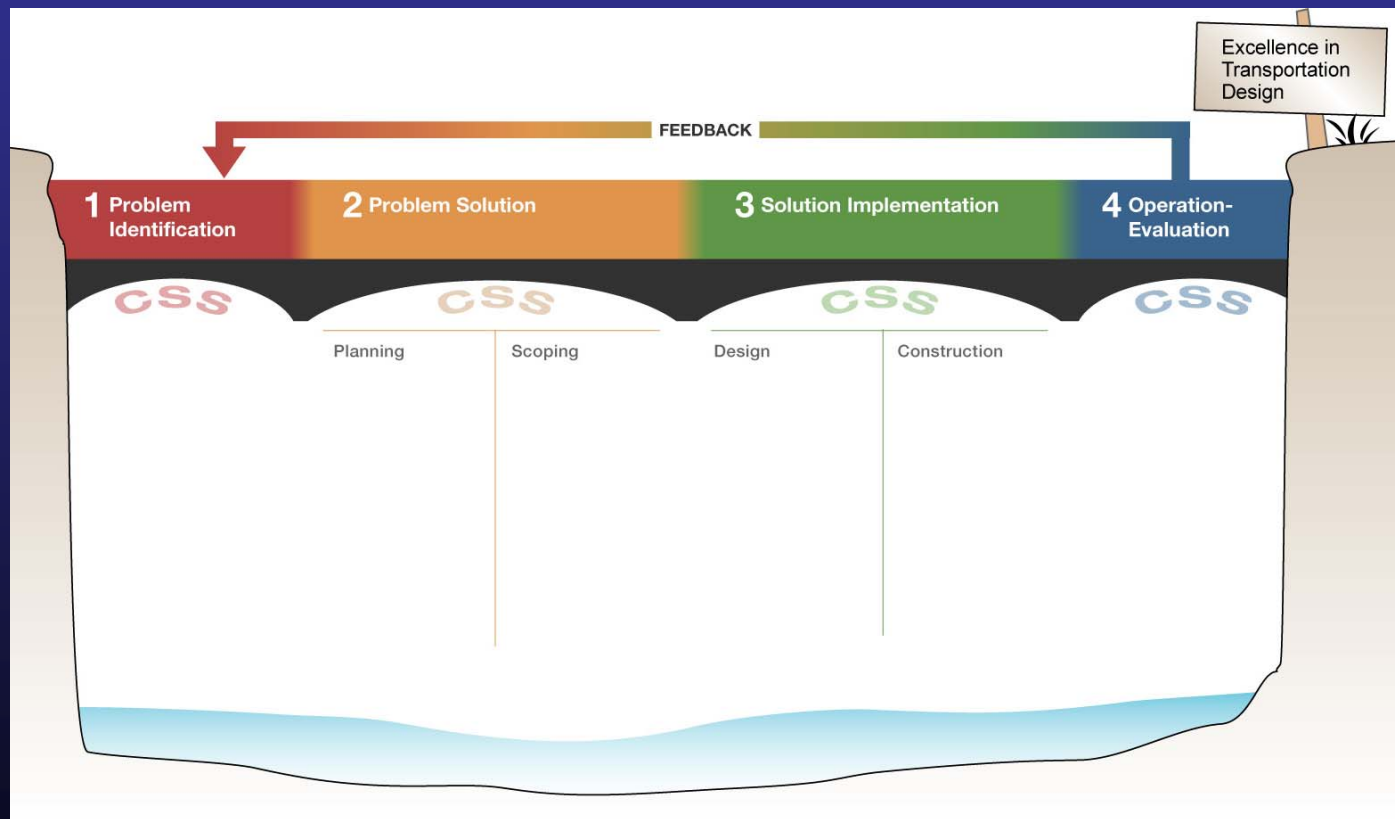

CSS & Project Delivery

C
S
S
e
x
c
h
a
n
g
e

- Project Delivery Acceleration & CSS Integration
- CSS Integration & Project delivery process challenges
- Tools, techniques or processes to support CSS integration
- Implementation of formal project management and CSS integration
- NEPA & CSS Integration
- Money, Resources & CSS Decision-making
- CSS and Value Engineering
- Training Effectiveness & Acceleration of CSS Implementation

Full CSS Integration

Full CSS Integration: High level process map

C
S
S
e
x
c
h
a
n
g
e

AASHTO
Center for
Environmental
Excellence

C
S
S
e
x
c
h
a
n
g
e

Excellence in
Transportation
Design

Project Delivery Acceleration & CSS Integration

- Steps or sub-processes within the project delivery process to accelerate CSS integration

Meredith, NH
US 3/NH 25

C
S
S
e
x
c
h
a
n
g
e

Francestown NH 47 Before

C
S
S
e
x
c
h
a
n
g
e

Francestown NH 47 After

Tools, Techniques & Processes

- Innovative tools, techniques or processes to support CSS integration

RPC Facilitation

C
S
S
e
x
c
h
a
n
g
e

Littleton: Union and Reddington

C
S
S
e
x
c
h
a
n
g
e

Littleton: Union and Reddington